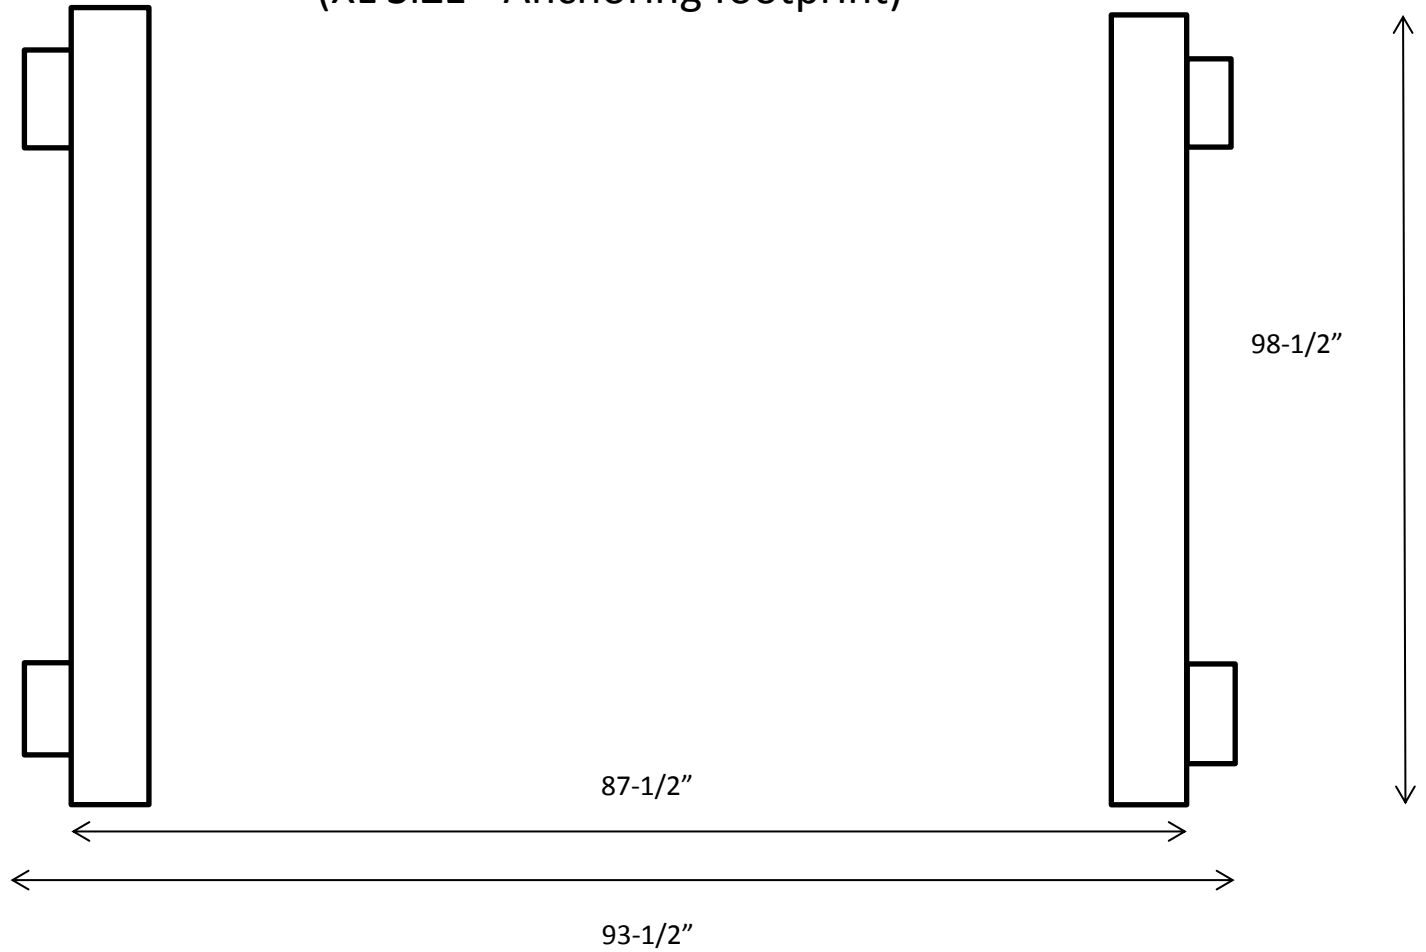

# B.P. 360° ROTARY LIVESTOCK CONTAINMENT CHUTE

(XL SIZE - Anchoring footprint)

HEADGATE  
END

[www.shanksvet.com](http://www.shanksvet.com)

Lifting Large Animals Since 1957

800.236.1514