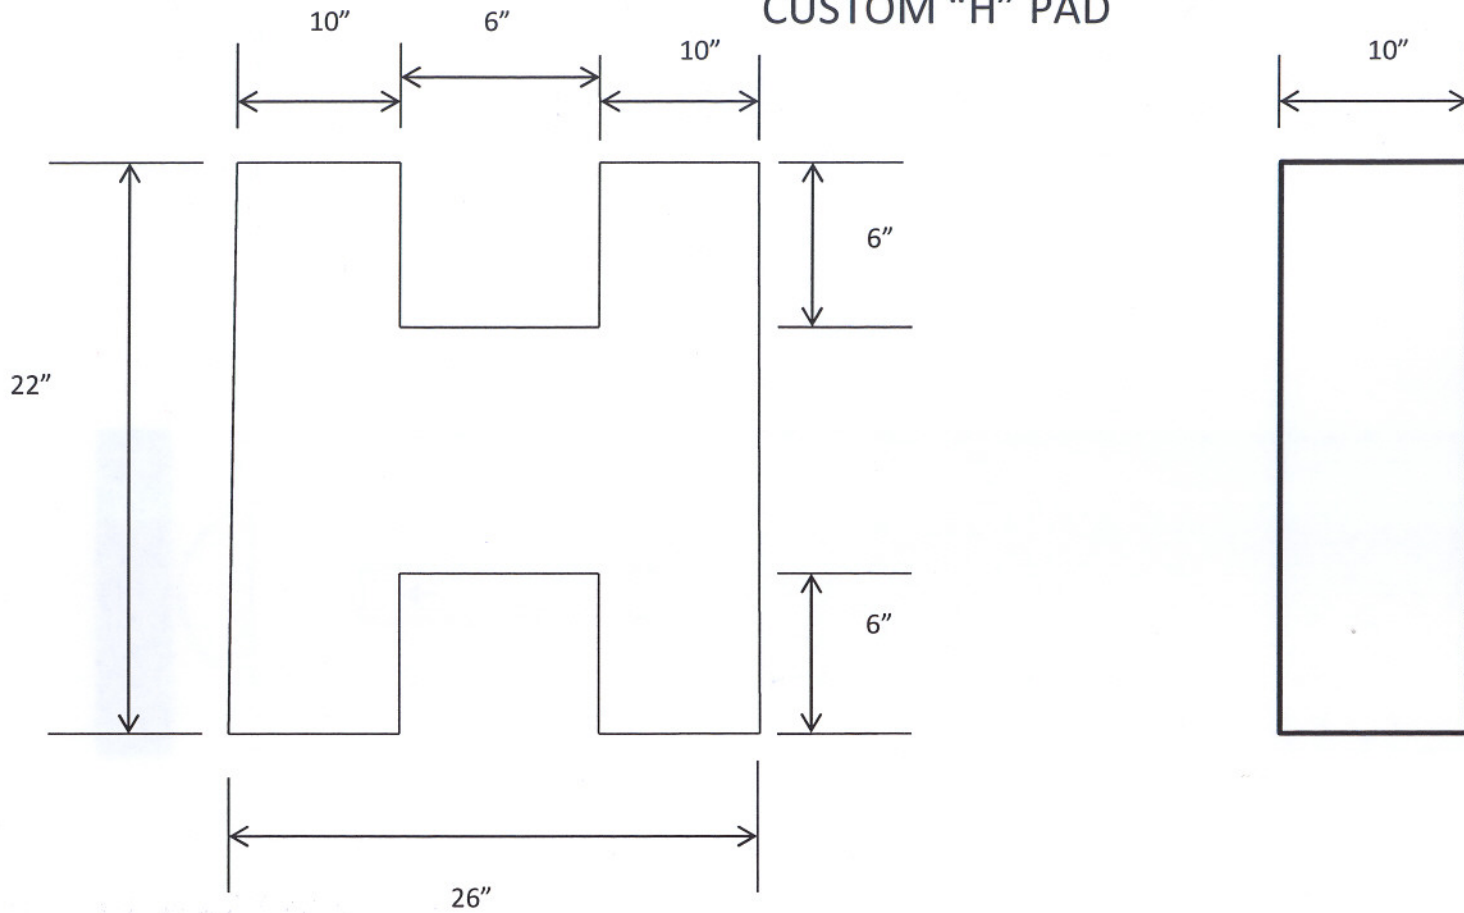

CUSTOM "H" PAD

www.shanksvet.com

Lifting Large Animals Since 1957

800.236.1514