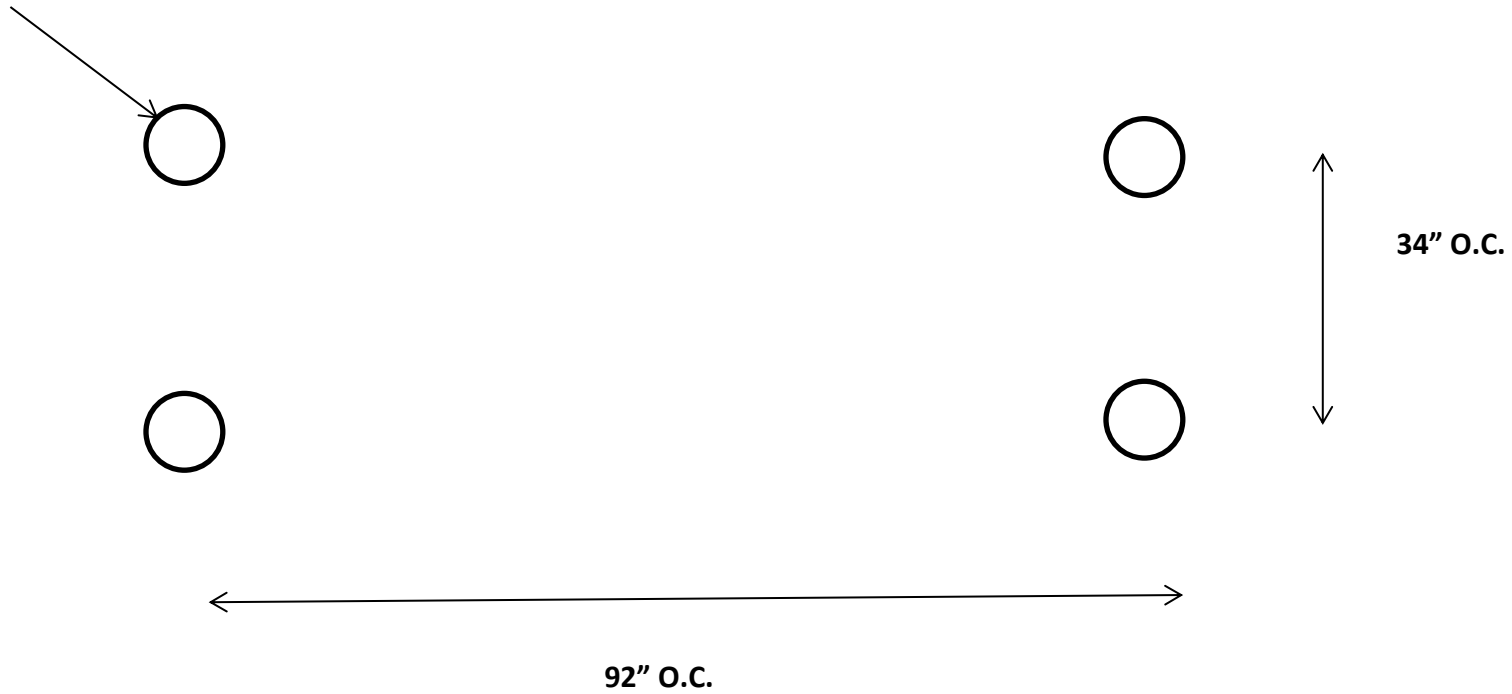

5" O.D. x 3/16" wa
Round tube floor
sleeve – 8" long
(recess 6" into floor)

FLOOR MOUNT TREATMENT STOCK (Floor Sleeve Footprint)

www.shanksvet.com

Lifting Large Animals Since 1957

800.236.1514