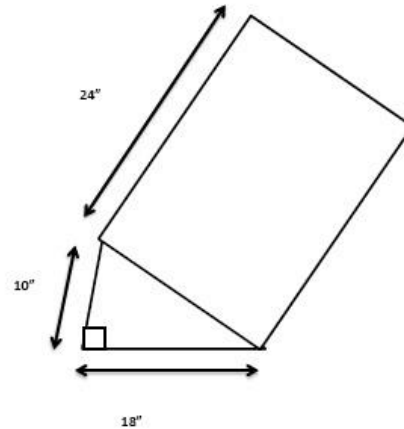

# Wedge/Triangle Pads – Small, Medium or Large

Shank's® Wedge Pads are designed to aid in support of an animal for proper positioning during in preparation for surgery. Three standard sizes are offered, but custom sizes are available on request

## Small

- See sketch upper right
- Commonly used to aid in positioning for surgery

## Medium

- See sketch at right
- Commonly used to aid in positioning for surgery

## Large

- See sketch below right
- Designed for dorsal support of animal when surgery table is not available