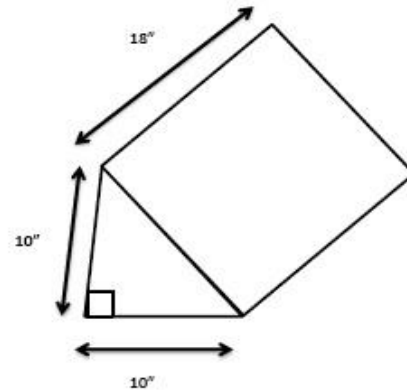

# Wedge/Triangle Pads – Small, Medium or Large

Shank's® Wedge Pads are designed to aid in support of an animal for proper positioning during in preparation for surgery. Three standard sizes are offered, but custom sizes are available on request

## Small

- See sketch upper right
- Commonly used to aid in positioning for surgery

## Medium

- See sketch at right
- Commonly used to aid in positioning for surgery

## Large

- See sketch below right
- Designed for dorsal support of animal when surgery table is not available